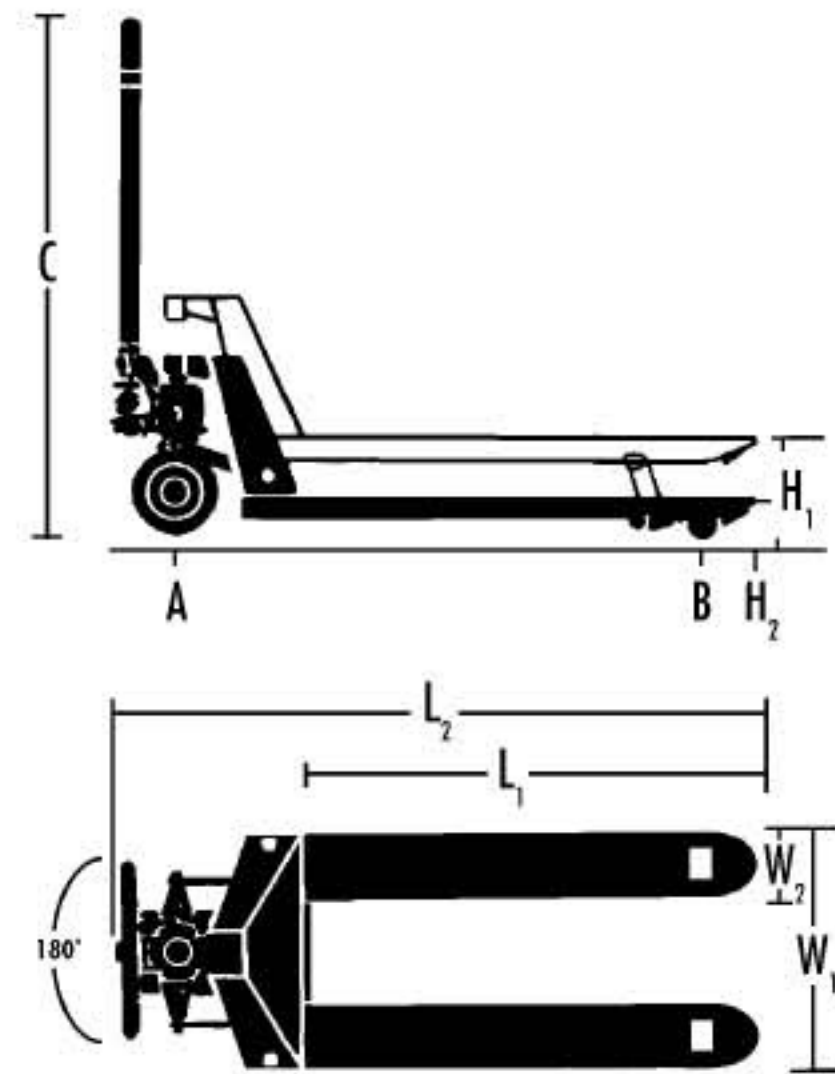

140080

J SERIES PALLET TRUCKS

- 5000 pound capacity
- High-quality welded steel construction with a durable powder coat finish
- 2-1/2" low profile design for smaller size pallet openings
- Easy-to-use with single hand operation, fingertip controls and 180° turning radius
- Extra wide poly-over-steel steer wheels provide a smooth, quiet ride with added traction and stability
- Wheel bearings are double sealed and lifetime lubricated

DIMENSIONS (IN)

STOCK NO.	MODEL	W1	W2	L1	L2	H1	H2	A	B	C	SHIP WEIGHT (LBS)	CARTON PACK
140016	PT-1636J	16	6	36	51	6-1/4	2-1/2	6-1/4 x 2-3/4	2-1/2 x 3-3/4	45-1/8	154	6
140065	PT-2036J	20-1/2	6	36	51	6-1/4	2-1/2	6-1/4 x 2-3/4	2-1/2 x 3-3/4	45-1/8	150	6
140064	PT-2042J	20-1/2	6	42	57	6-1/4	2-1/2	6-1/4 x 2-3/4	2-1/2 x 3-3/4	45-1/8	161	6
140063	PT-2048J	20-1/2	6	48	63	6-1/4	2-1/2	6-1/4 x 2-3/4	2-1/2 x 3-3/4	45-1/8	172	6
140062	PT-2736J	27	6	36	51	6-1/4	2-1/2	6-1/4 x 2-3/4	2-1/2 x 3-3/4	45-1/8	174	6
140061	PT-2742J	27	6	42	57	6-1/4	2-1/2	6-1/4 x 2-3/4	2-1/2 x 3-3/4	45-1/8	185	6
140060	PT-2748J	27	6	48	63	6-1/4	2-1/2	6-1/4 x 2-3/4	2-1/2 x 3-3/4	45-1/8	196	6