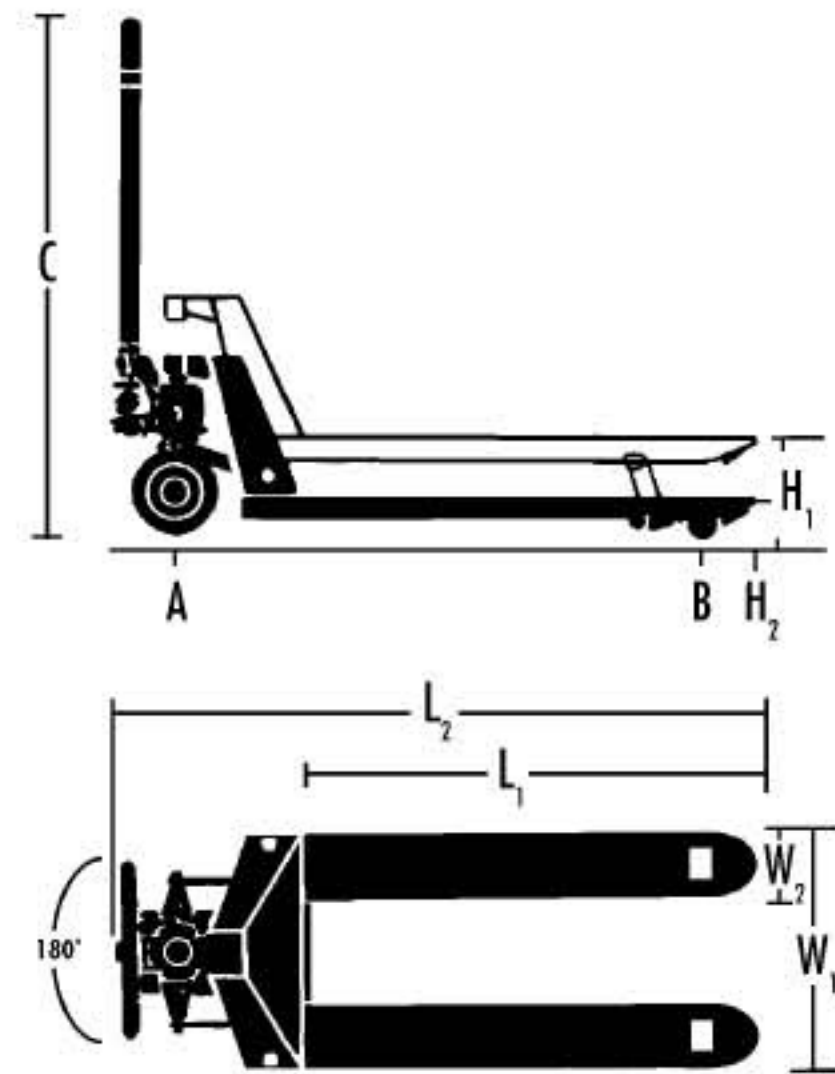

J SERIES PALLET TRUCKS

- 5000 pound capacity
- High-quality welded steel construction with a durable powder coat finish
- 2-1/2" low profile design for smaller size pallet openings
- Easy-to-use with single hand operation, fingertip controls and 180° turning radius
- Extra wide poly-over-steel steer wheels provide a smooth, quiet ride with added traction and stability
- Wheel bearings are double sealed and lifetime lubricated

DIMENSIONS (IN)

STOCK NO.	MODEL	W1	W2	L1	L2	H1	H2	A	B	C	SHIP WEIGHT (LBS)	CARTON PACK
140016	PT-1636J	16	6	36	51	6-1/4	2-1/2	6-1/4 x 2-3/4	2-1/2 x 3-3/4	45-1/8	154	6
140065	PT-2036J	20-1/2	6	36	51	6-1/4	2-1/2	6-1/4 x 2-3/4	2-1/2 x 3-3/4	45-1/8	150	6
140064	PT-2042J	20-1/2	6	42	57	6-1/4	2-1/2	6-1/4 x 2-3/4	2-1/2 x 3-3/4	45-1/8	161	6
140063	PT-2048J	20-1/2	6	48	63	6-1/4	2-1/2	6-1/4 x 2-3/4	2-1/2 x 3-3/4	45-1/8	172	6
140062	PT-2736J	27	6	36	51	6-1/4	2-1/2	6-1/4 x 2-3/4	2-1/2 x 3-3/4	45-1/8	174	6
140061	PT-2742J	27	6	42	57	6-1/4	2-1/2	6-1/4 x 2-3/4	2-1/2 x 3-3/4	45-1/8	185	6
140060	PT-2748J	27	6	48	63	6-1/4	2-1/2	6-1/4 x 2-3/4	2-1/2 x 3-3/4	45-1/8	196	6