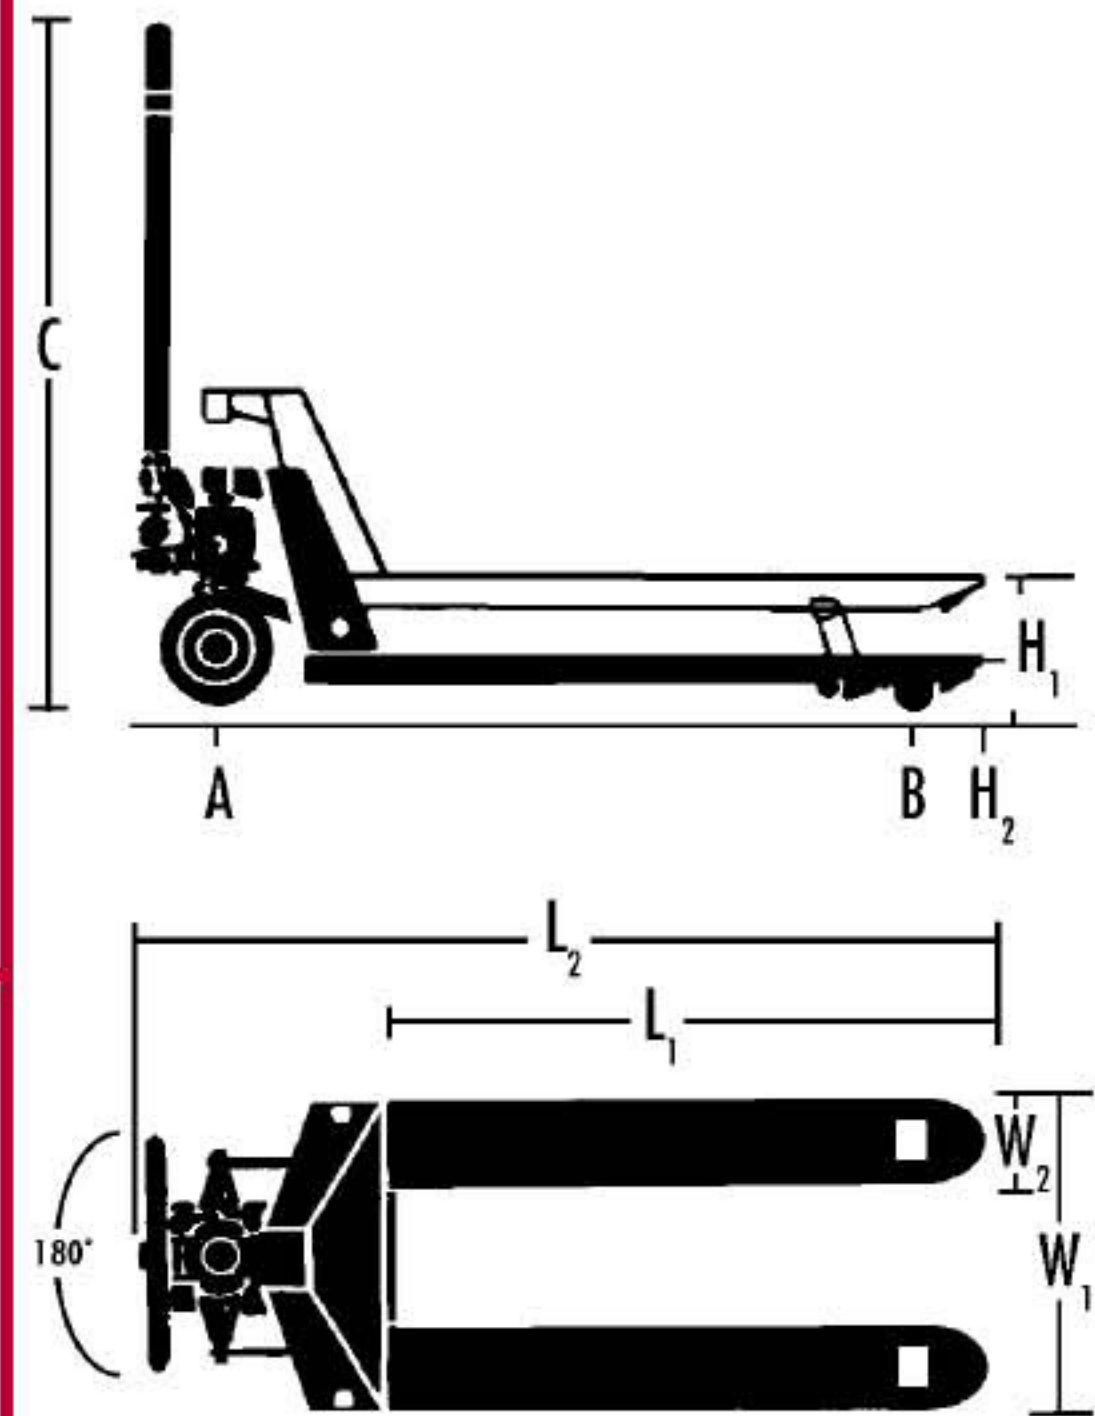

FOUR WAY PALLET TRUCK

- 5,000 pound capacity
- High-quality welded steel construction with a durable powder coat finish
- 2-1/2" low profile design for smaller size pallet openings
- Easy-to-use with single hand operation, fingertip controls and 180° turning radius
- Extra wide poly-over-steel steer wheels provide a smooth, quiet ride with added traction and stability
- Wheel bearings are double sealed and lifetime lubricated

DIMENSIONS (IN.)

STOCK NUMBER	MODEL	W1	W2	L1	L2	H1	H2	A	B	C	SHIP WEIGHT (LBS.)	CARTON PACK
140033	PT-3348J	33	6	48	63	6-1/4	2	6-1/4 x 2-3/4	2 x 3-3/4	45-1/8	184	6